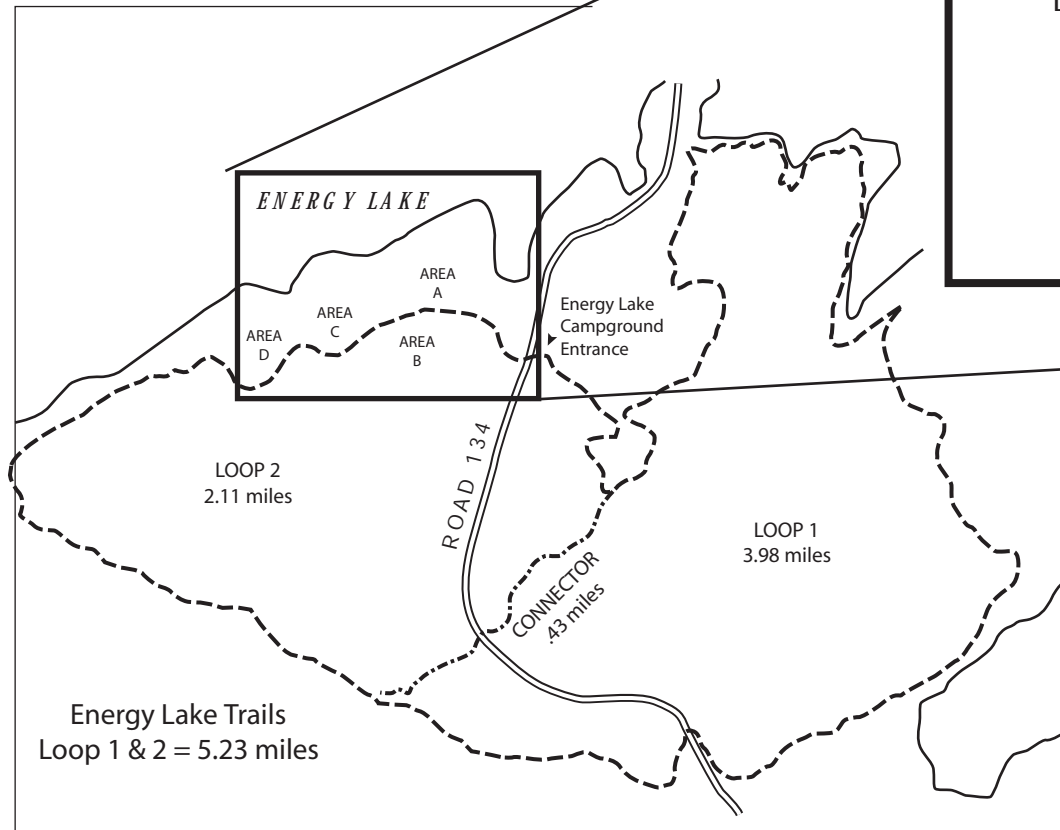

Energy Lake Campground

at
Land BetweenThe Lakes®

DRIVE SLOWLY
Speed Limit: 15 mph

Accessible Sites:
D1, D2, D10, D11, D12
D Shower Bldg. is Accessible

KEY

- | | | | |
|-------------------|------------------|-----------------------------|---------------|
| Activity Field | Fire Circle | Swimming Area | One-Way Roads |
| Activity Building | Parking Area | Telephone
Emergency Only | Two-Way Roads |
| Canoe Rentals | Paved Play Court | Water Hydrant | Hiking Trail |
| Control Gatehouse | Playground | Vending Machine | |
| Dumpster | Shelter House | | |
| | Shower Building | | |

Information and policies located on back of this map.