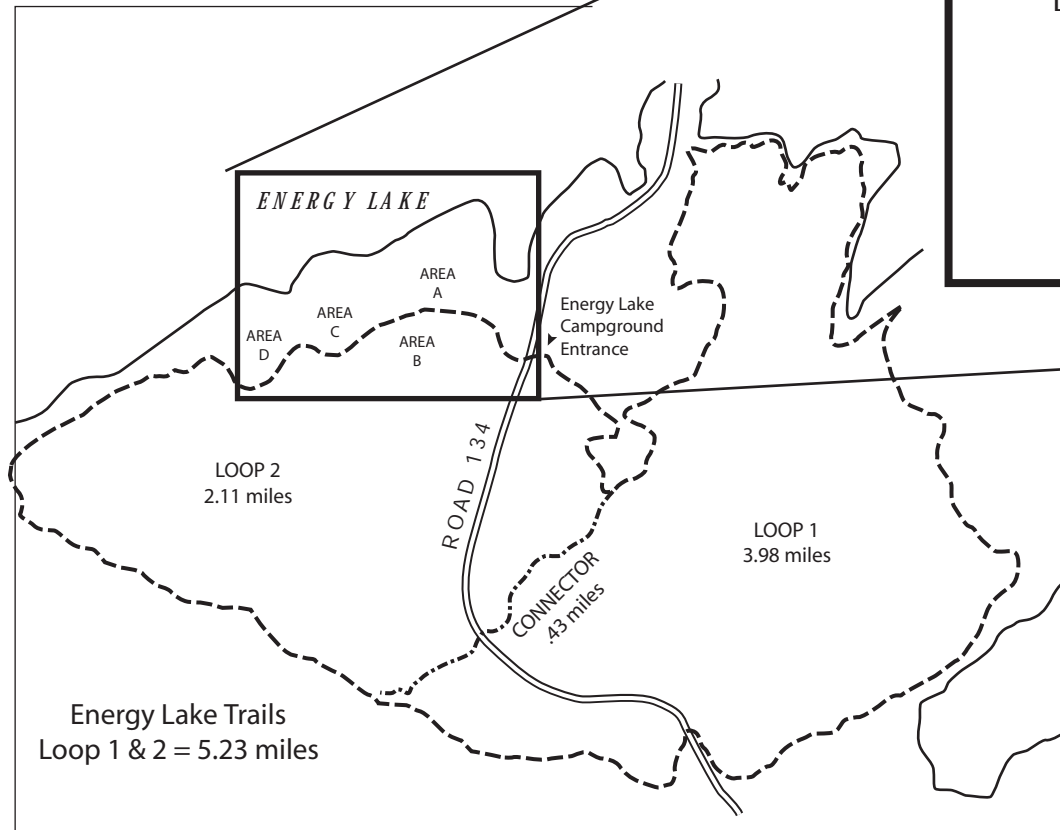

# Energy Lake Campground

at  
*Land BetweenThe Lakes*®

**DRIVE SLOWLY**  
Speed Limit: 15 mph

Information and policies located on back of this map.