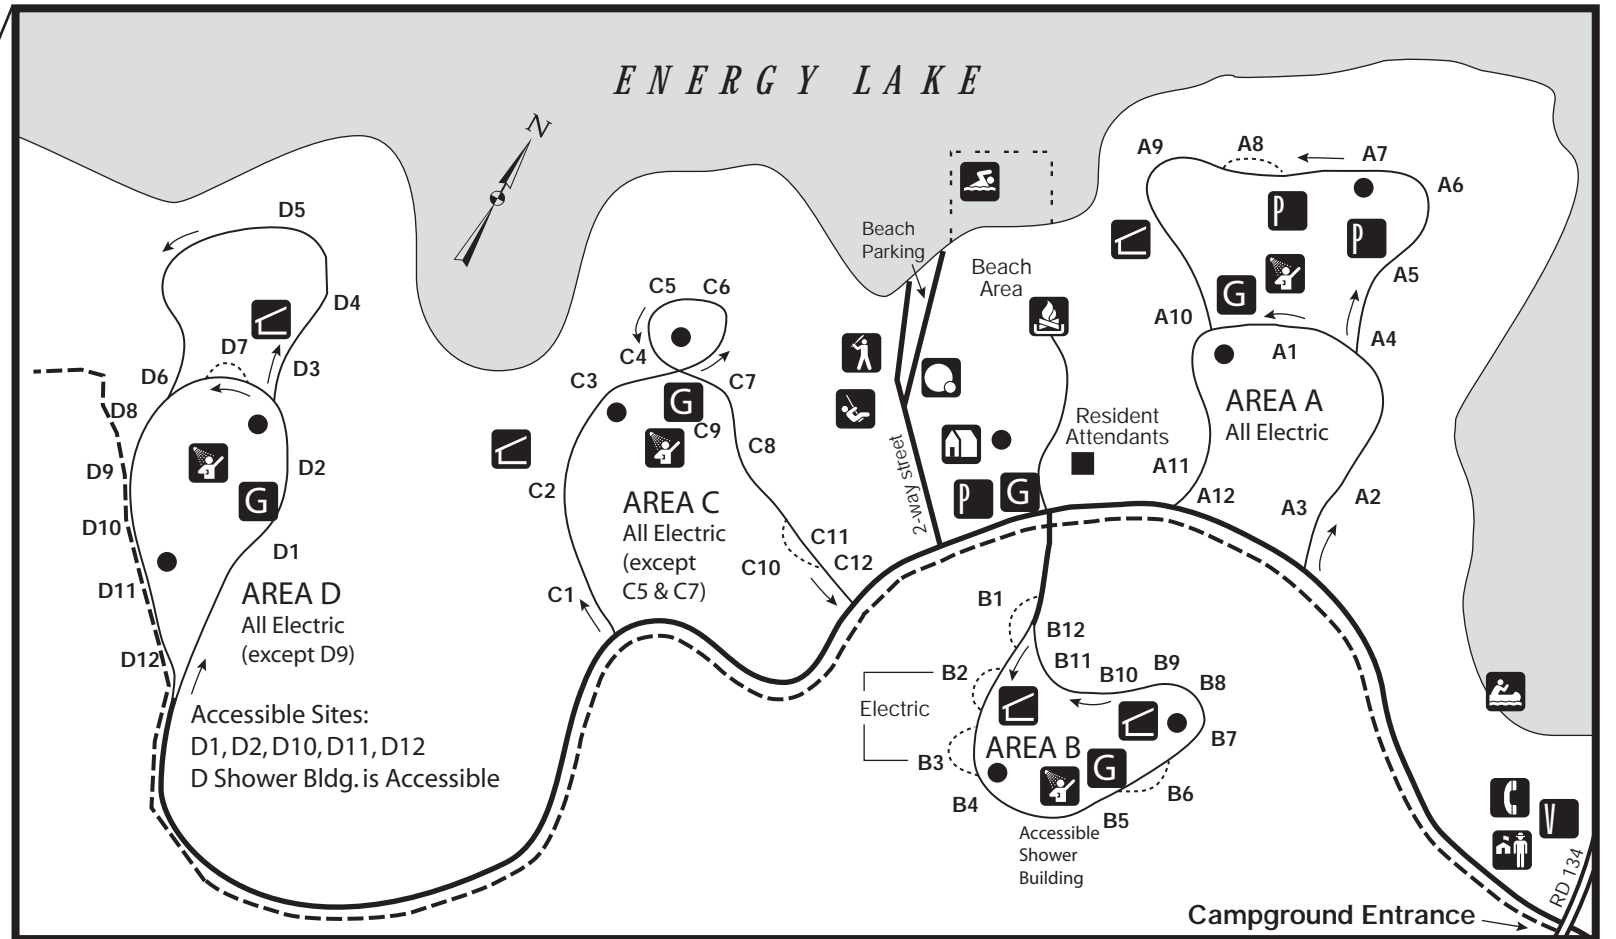

# Energy Lake Campground

at  
*Land BetweenThe Lakes*®

**DRIVE SLOWLY**  
Speed Limit: 15 mph

## KEY

- |  |                   |  |                  |  |                             |  |               |
|--|-------------------|--|------------------|--|-----------------------------|--|---------------|
|  | Activity Field    |  | Fire Circle      |  | Swimming Area               |  | One-Way Roads |
|  | Activity Building |  | Parking Area     |  | Telephone<br>Emergency Only |  | Two-Way Roads |
|  | Canoe Rentals     |  | Paved Play Court |  | Water Hydrant               |  | Hiking Trail  |
|  | Control Gatehouse |  | Playground       |  | Vending Machine             |  |               |
|  | Dumpster          |  | Shelter House    |  |                             |  |               |
|  |                   |  | Shower Building  |  |                             |  |               |

Information and policies located on back of this map.