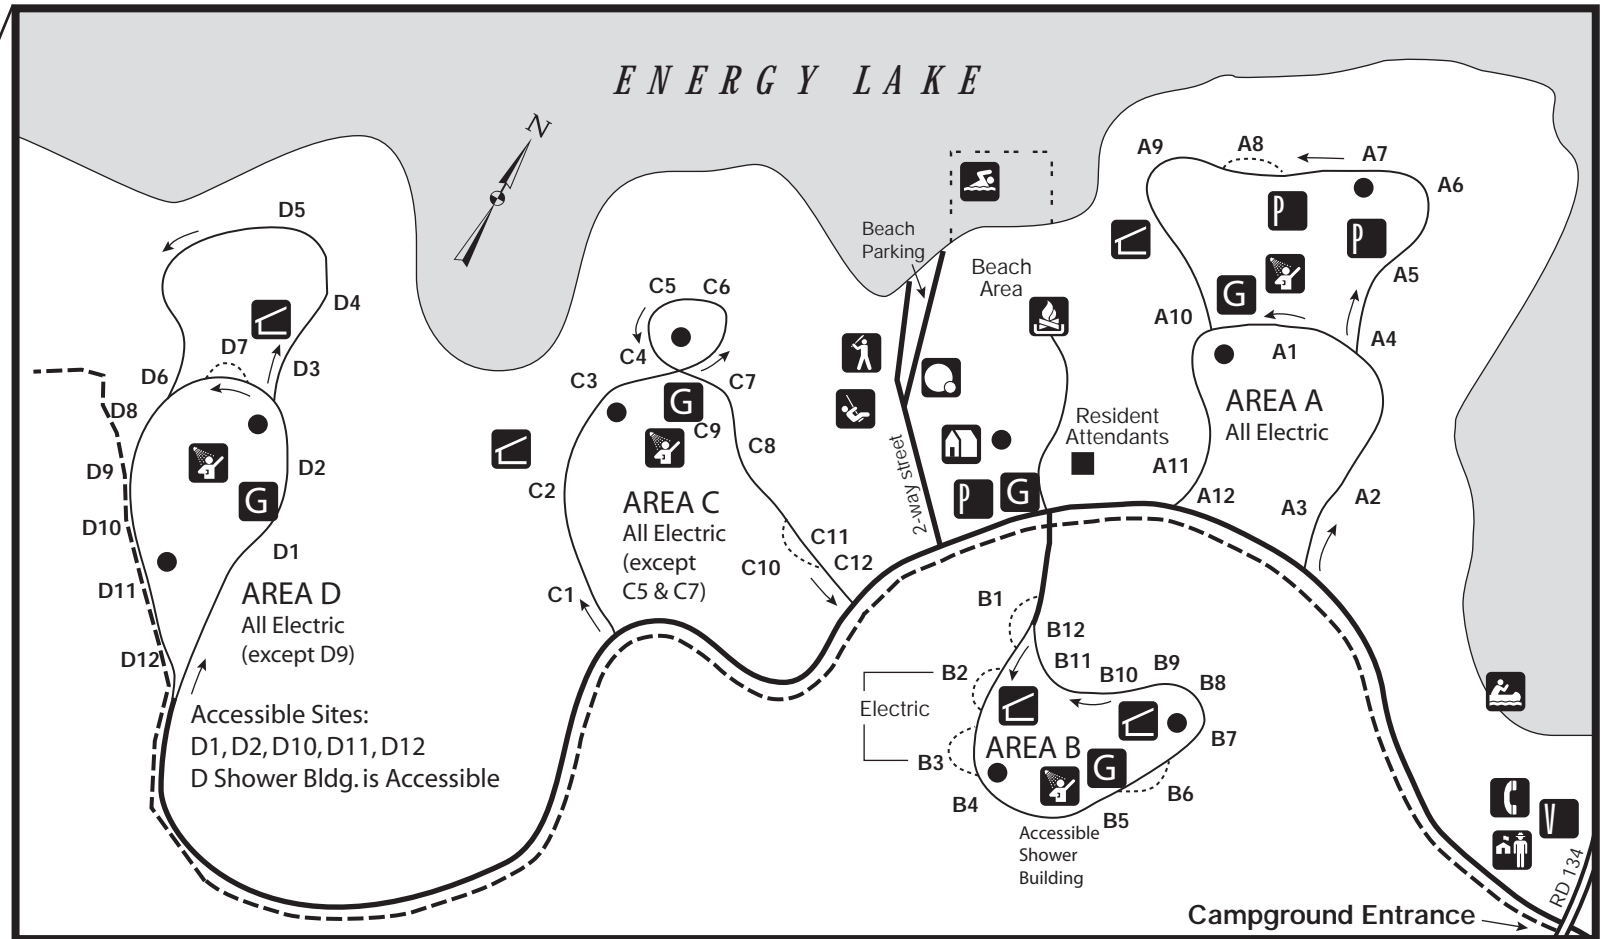

Energy Lake Campground

at
Land BetweenThe Lakes®

DRIVE SLOWLY
Speed Limit: 15 mph

Accessible Sites:
D1, D2, D10, D11, D12
D Shower Bldg. is Accessible

KEY

- | | | | |
|-------------------|------------------|-----------------------------|---------------|
| Activity Field | Fire Circle | Swimming Area | One-Way Roads |
| Activity Building | Parking Area | Telephone
Emergency Only | Two-Way Roads |
| Canoe Rentals | Paved Play Court | Water Hydrant | Hiking Trail |
| Control Gatehouse | Playground | Vending Machine | |
| Dumpster | Shelter House | | |
| | Shower Building | | |

Information and policies located on back of this map.